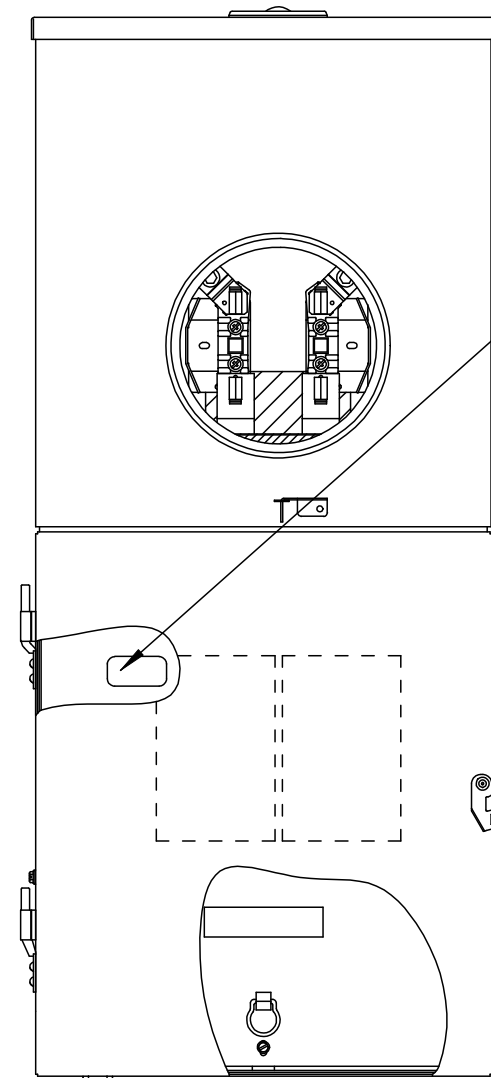

Catalog Number: MC0816B1200RGA

Features and Ratings

- Unit Rating: 200A Max., 120/240VAC
- Meter Socket Rating: 200A Continuous
- Ringless Type Meter Socket
- Outdoor Enclosure (NEMA Type 3R)
- Painted G90 Steel
- 1 Phase, 3 Wire
- 4 Jaw Meter Socket
- For Overhead or Underground Service
- RX Type Hub Opening, Cover Plate Installed
- 208Y/120 VAC, 1 Phase, 3 Wire with 5th Jaw Installed
(Derived From 3 Phase - 4 Wire System)

Accessories

CONDUIT HUBS (RX Type)

TRADE SIZE	CATALOG No.
1-1/4 INCH	EC38597
1-1/2 INCH	EC38598
2 INCH	EC38599
2-1/2 INCH	EC38600

CONDUIT HUBS (HC Type)

TRADE SIZE	CATALOG No.
2 INCH	ECHC200
2-1/2 INCH	ECHC250
3 INCH	ECHC300

Cat No: ECSBPK08

Meter Socket Jumper

Cat No: ECJS

Equipment Grounding Bar

Cat No: ECGB10

Connectors, Wire Sizes and Torques

CONNECTOR	WIRE SIZE	TORQUE
A, B, AND N	#4 AWG - 250 kcmil	250 IN.-LBS.
NEUTRAL/GROUND BAR	#14 - 10 CU/12 - 10AL AWG	20 IN.-LBS.
	#8 AWG	25 IN.-LBS.
	#6-4 AWG	35 IN.-LBS.