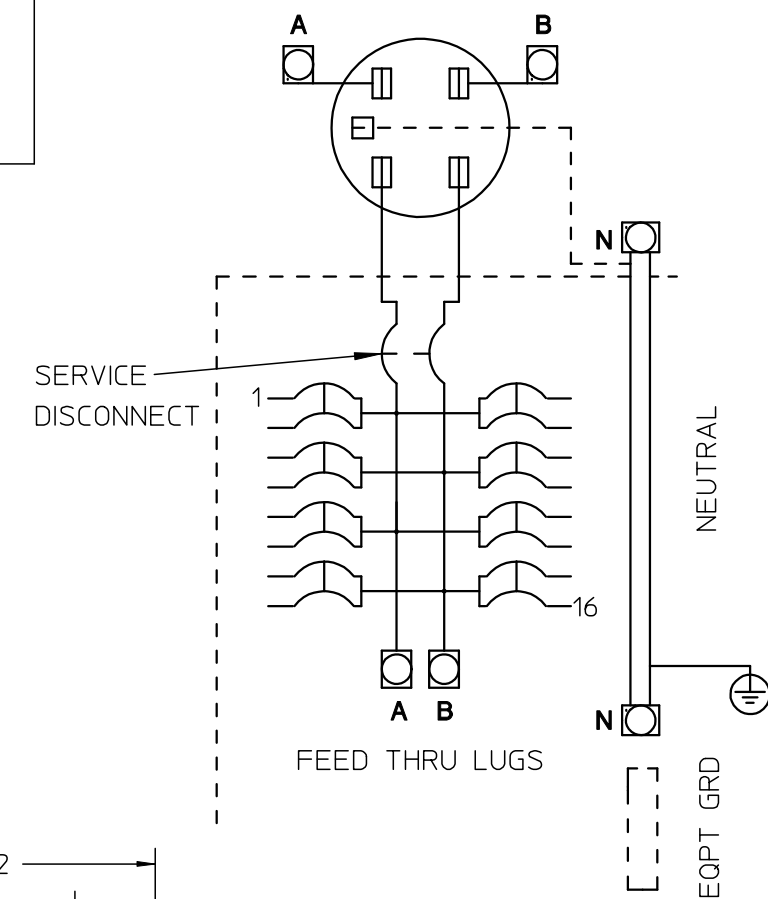

Accessories

Filler plate

Cat No: QF3 or ECQF3

2/0 - #4 Lug Kit

Cat No: ECLK2

5TH Jaw Assembly

Cat No: EC5J2

Mechanical Breaker Interlock

Cat No: ECSBPK08

Meter Socket Jumper

Cat No: ECJS

Equipment Grounding Bar

Cat No: ECGB10

Connectors, Wire Sizes and Torques

CONNECTOR	WIRE SIZE	TORQUE
A, B, AND N	#4 AWG - 250 kcmil	250 IN.-LBS.
NEUTRAL/GROUND BAR	#14 - 10 CU/12 - 10AL AWG	20 IN.-LBS.
	#8 AWG	25 IN.-LBS.
	#6-4 AWG	35 IN.-LBS.

NOTES:
1) PLACE ITEMS IN APPROX. LOCATION SHOWN

© 2015 Copyright Siemens Industry, Inc.

SIEMENS
Siemens Industry, Inc.

RAINPROOF COMBINATION METERING

Description:

SKT/BKR 200A 1P HCP

RB 6/29/15 DO NOT SCALE DRAWING Dwg No: MC0816B1200RGA