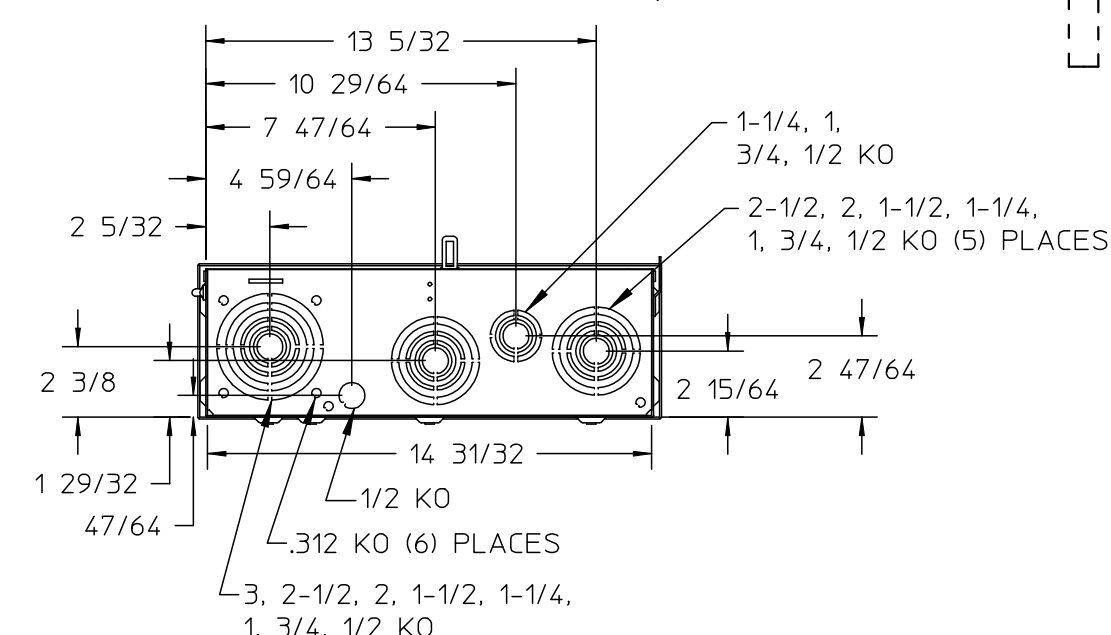

Accessories

CONDUIT HUBS (RX Type)

TRADE SIZE	CATALOG No.
1-1/4 INCH	EC38597
1-1/2 INCH	EC38598
2 INCH	EC38599
2-1/2 INCH	EC38600

CONDUIT HUBS (HC Type)

TRADE SIZE	CATALOG No.
2 INCH	ECHC200
2-1/2 INCH	ECHC250
3 INCH	ECHC300

Cat No: ECSBPK08

Meter Socket Jumper

Cat No: ECJS

Equipment Grounding Bar

Cat No: ECGB10

Connectors, Wire Sizes and Torques

CONNECTOR	WIRE SIZE	TORQUE
A, B, AND N	#4 AWG - 250 kcmil	250 IN.-LBS.
NEUTRAL/GROUND BAR	#14 - 10 CU/12 - 10AL AWG	20 IN.-LBS.
	#8 AWG	25 IN.-LBS.
	#6-4 AWG	35 IN.-LBS.