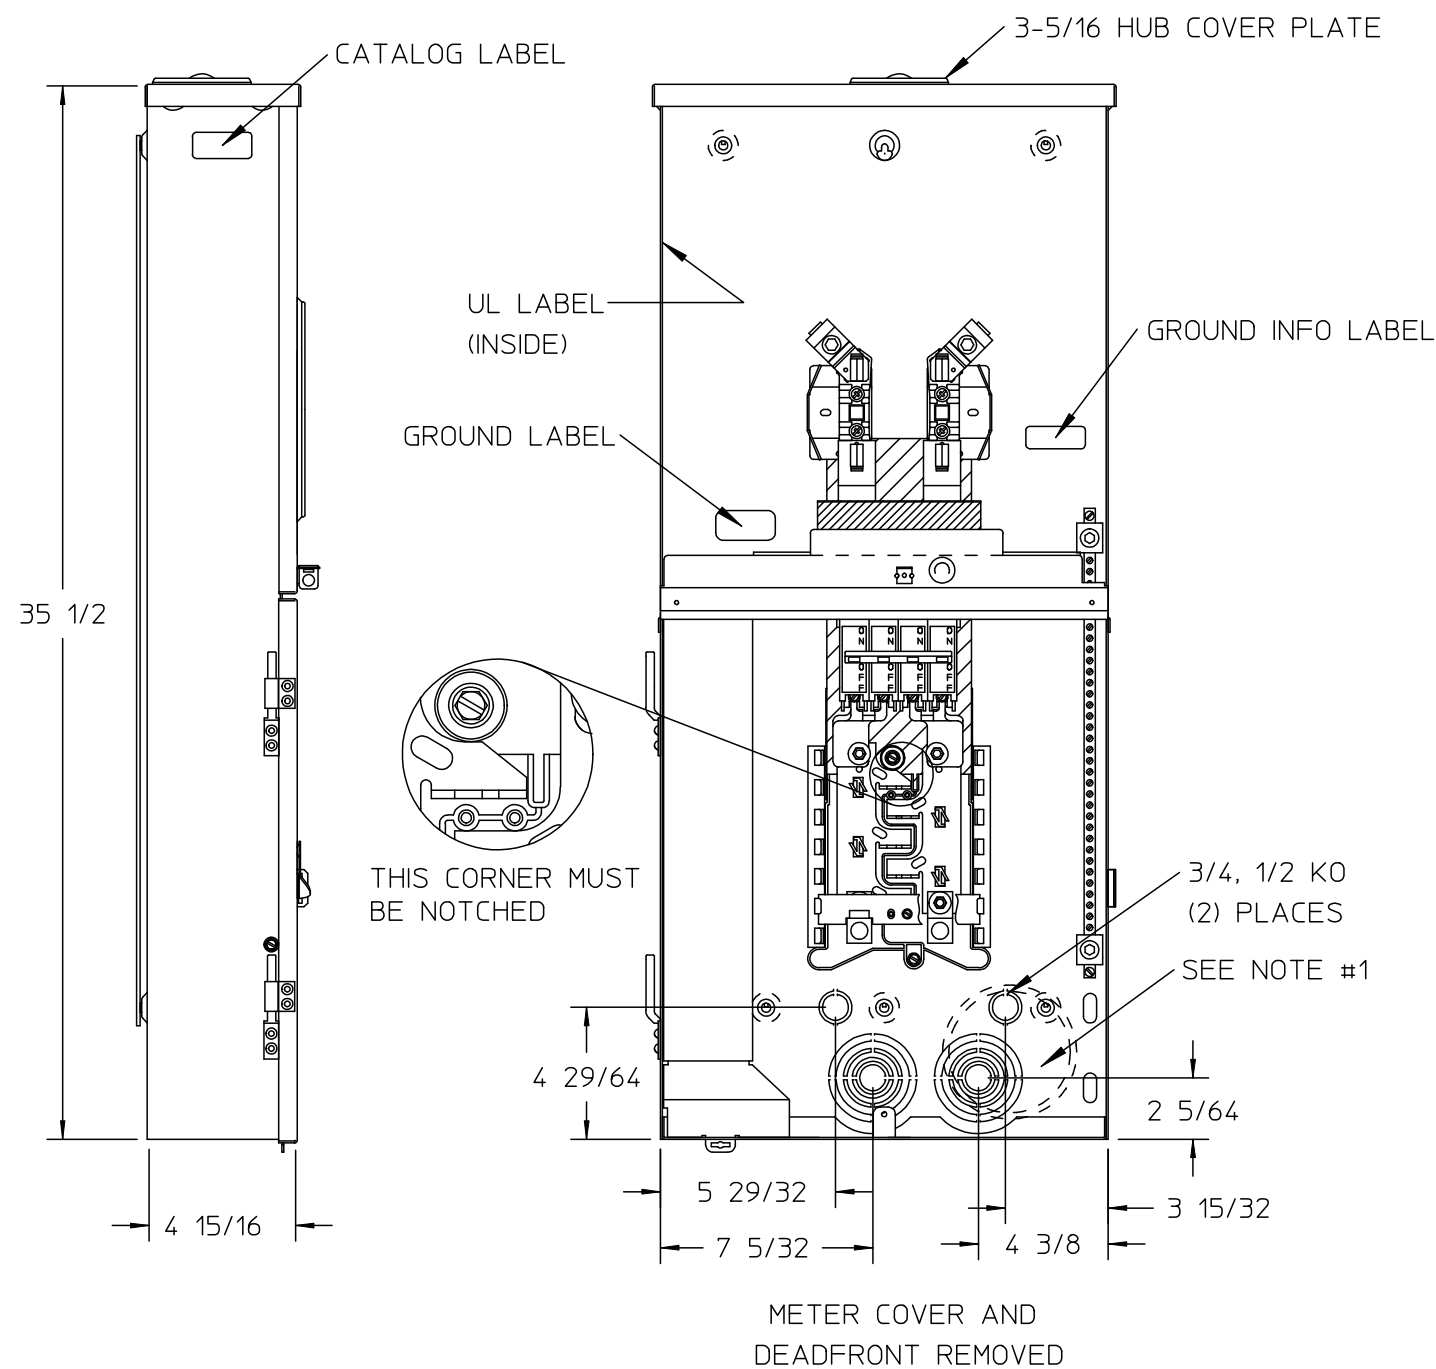

Catalog Number: MC0816B1200RGA

Features and Ratings

- Unit Rating: 200A Max., 120/240VAC
- Meter Socket Rating: 200A Continuous
- Ringless Type Meter Socket
- Outdoor Enclosure (NEMA Type 3R)
- Painted G90 Steel
- 1 Phase, 3 Wire
- 4 Jaw Meter Socket
- For Overhead or Underground Service
- RX Type Hub Opening, Cover Plate Installed
- 208Y/120 VAC, 1 Phase, 3 Wire with 5th Jaw Installed
(Derived From 3 Phase - 4 Wire System)

Accessories

CONDUIT HUBS (RX Type)

TRADE SIZE	CATALOG No.
1-1/4 INCH	EC38597
1-1/2 INCH	EC38598
2 INCH	EC38599
2-1/2 INCH	EC38600

CONDUIT HUBS (HC Type)

TRADE SIZE	CATALOG No.
2 INCH	ECHC200
2-1/2 INCH	ECHC250
3 INCH	ECHC300

Accessories

Filler plate

Cat No: QF3 or ECQF3

2/0 - #4 Lug Kit

Cat No: ECLK2

5TH Jaw Assembly

Cat No: EC5J2

Mechanical Breaker Interlock

Cat No: ECSBPK08

Meter Socket Jumper

Cat No: ECJS

Equipment Grounding Bar

Cat No: ECGB10

Connectors, Wire Sizes and Torques

CONNECTOR	WIRE SIZE	TORQUE
A, B, AND N	#4 AWG - 250 kcmil	250 IN.-LBS.
NEUTRAL/GROUND BAR	#14 - 10 CU/12 - 10AL AWG	20 IN.-LBS.
	#8 AWG	25 IN.-LBS.
	#6-4 AWG	35 IN.-LBS.