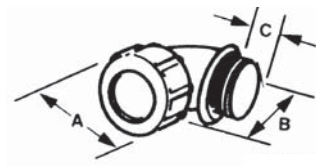

Temperature rating: 105°C.

For Wiremesh Grips refer to page 80.

5262 Series Sealing Ring Gasket sold separately

T&B Conduit Fittings

Flexible Cord and Cable Fittings

Swing Radius
90° with neoprene bushings, tapered hub threads, malleable iron.

Strain Relief Fittings

Cat. No.	Cable Size min.-max.	Hub Size	Dimensions (in.)			Throat Dia.
			A	B	C	
2267	(.125-.250)	1/2"	1-5/32	1-23/32	5/8	19/32
2268	(.250-.375)	1/2"	1-5/32	1-23/32	5/8	19/32
2269	(.375-.500)	1/2"	1-5/32	1-23/32	5/8	19/32
2270	(.450-.560)	1/2"	1-5/32	1-23/32	5/8	19/32
2250*	(.500-.625)	1/2"	1-3/8	1-11/16	9/16	39/64
2251*	(.625-.750)	1/2"	1-3/8	1-11/16	9/16	39/64
2252	(.125-.250)	3/4"	1-3/8	1-3/4	41/64	25/32
2271	(.250-.375)	3/4"	1-3/8	1-5/8	41/64	25/32
2272	(.375-.500)	3/4"	1-3/8	1-5/8	41/64	25/32
2273	(.500-.625)	3/4"	1-3/8	1-5/8	41/64	25/32
2274*	(.620-.750)	3/4"	1-3/8	1-5/8	41/64	25/32
2253*	(.750-.880)	3/4"	1-11/16	1-31/32	9/16	25/32
2254	(.375-.500)	1"	1-3/8	2	13/16	1
2255	(.500-.625)	1"	1-3/8	2	13/16	1
2256*	(.625-.750)	1"	1-3/8	2	13/16	1
2275	(.750-.875)	1"	1-11/16	2	13/16	1
2276	(.875-.985)	1"	1-11/16	2	13/16	1
2257*	(.880-1.065)	1"	2-3/32	2-21/32	25/32	15/16
2258*	(1.065-1.205)	1"	2-3/32	2-21/32	25/32	15/16
2277	(.880-1.065)	1-1/4"	2-3/32	2-7/8	27/32	1-5/16
2278	(1.065-1.205)	1-1/4"	2-3/32	2-7/8	27/32	1-5/16
2279*	(1.187-1.375)	1-1/4"	2-11/32	2-13/16	13/16	1-11/32
2280*	(1.375-1.485)	1-1/4"	2-11/32	2-13/16	13/16	1-11/32
2281	(.812-1.000)	1-1/2"	2-11/32	2-7/8	13/16	1-15/32
2282	(1.000-1.187)	1-1/2"	2-11/32	2-7/8	13/16	1-15/32
2283*	(1.187-1.375)	1-1/2"	2-11/32	2-7/8	13/16	1-15/32
2284	(1.125-1.375)	2"	2-13/16	3-1/4	27/32	1-31/32
2285	(1.375-1.625)	2"	2-13/16	3-1/4	27/32	1-31/32
2286	(1.625-1.875)	2"	2-13/16	3-1/4	27/32	1-31/32