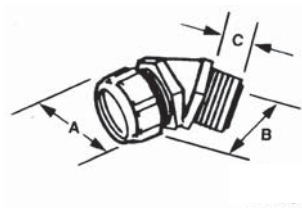

T&B Conduit Fittings

Flexible Cord and Cable Fittings

Swing Radius
45° with neoprene bushings, tapered hub threads, malleable iron.

Strain Relief Fittings

Cat. No.	Cable Size min.-max.	Hub Size	Dimensions (in.)			Throat Dia.
			A	B	C	
2200	(.125-.250)	1/2"	1-5/32	1-9/32	9/16	37/64
2201	(.250-.375)	1/2"	1-5/32	1-9/32	9/16	37/64
2202	(.375-.500)	1/2"	1-5/32	1-9/32	9/16	37/64
2203	(.450-.560)	1/2"	1-5/32	1-9/32	9/16	37/64
2204*	(.500-.625)	1/2"	1-3/8	1-13/32	9/16	37/64
2205*	(.625-.750)	1/2"	1-3/8	1-13/32	9/16	37/64
2206-TB	(.125-.250)	3/4"	1-3/8	1-13/32	5/8	25/32
2207-TB	(.250-.375)	3/4"	1-3/8	1-13/32	5/8	25/32
2208-TB	(.375-.500)	3/4"	1-3/8	1-13/32	5/8	25/32
2209	(.500-.625)	3/4"	1-3/8	1-13/32	5/8	25/32
2210	(.625-.750)	3/4"	1-3/8	1-13/32	5/8	25/32
2211*	(.750-.880)	3/4"	1-11/16	1-1/2	1-1/2	3/4
2213	(.375-.500)	1"	1-3/8	1-1/2	25/32	15/16
2214	(.500-.625)	1"	1-3/8	1-1/2	25/32	15/16
2215	(.625-.750)	1"	1-3/8	1-1/2	25/32	15/16
2216	(.750-.875)	1"	1-11/16	1-15/32	25/32	15/16
2217*	(.875-.985)	1"	1-11/16	1-15/32	25/32	15/16
2218*	(.880-1.065)	1"	2-3/32	1-31/32	25/32	15/16
2219*	(1.065-1.205)	1"	2-3/32	1-31/32	25/32	15/16
2220-TB*	(.880-1.065)	1-1/4"	2-3/32	1-29/32	13/16	1-5/16
2221*	(1.065-1.205)	1-1/4"	2-3/32	1-29/32	13/16	1-5/16
2222*	(1.187-1.375)	1-1/4"	2-11/32	2-1/4	13/16	1-21/64
2223*	(1.375-1.485)	1-1/4"	2-11/32	2-1/4	13/16	1-21/64

* Remove sufficient outer covering of cable to permit conductors to pass through fitting body.

U.L. Listed as liquidtight strain relief, and outlet bushing.

CSA certified watertight.

For Wiremesh Grips refer to page 80.