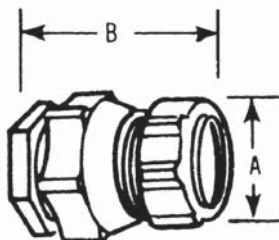

* Remove sufficient outer covering of cable to permit conductors to pass through fitting body.

U.L. Listed as liquidtight strain relief, and outlet bushing.

CSA certified watertight.

For Wiremesh Grips refer to page 80.

T&B Conduit Fittings

Flexible Cord and Cable fittings

CHASE® Liquidtight Cord Fittings

Cat. No.	Cable Size Range min.-max.	Hub Size	Throat Diam.	Dimensions (in.)	
				A	B
2631	(.125-.250)	1/2"	9/16"	1-1/16	1-5/8
2632	(.250-.375)	1/2"	9/16"	1-1/16	1-5/8
2633	(.375-.500)	1/2"	9/16"	1-1/16	1-5/8
2634	(.450-.560)	1/2"	9/16"	1-1/16	1-5/8
2637	(.125-.250)	3/4"	25/32"	1-3/8	1-3/16
2638	(.250-.375)	3/4"	25/32"	1-3/8	1-3/16
2639	(.375-.500)	3/4"	25/32"	1-3/8	1-3/16
2640	(.500-.625)	3/4"	25/32"	1-3/8	1-3/16
2641	(.625-.750)	3/4"	25/32"	1-3/8	1-3/16