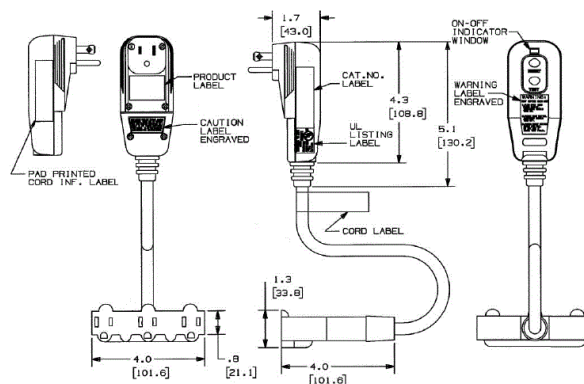

Ordering Information

Description	Length	UPC	Catalog Number
Circuit Guard® portable GFCI triple tap outlet, manual set, 15A 120V AC	2' (60.9 cm) GFCI line cord, 12/3 SJEOW	783585690834	GFP2TMM

Listings

UL Listed
 CSA Certified

Specifications

Body	Poly carbonate
Blades	Brass
Buttons	Polycarbonate
Strain Relief	Elastomer
Screws	Zinc plated steel
Cord	PVC
Cord Grip	Polycarbonate
Receptacle	PVC

Online Resources

Customer Use Drawing
 eCatalog
 Installation Instructions

Dimensions in Inches (mm)

Hubbell Wiring Device-Kellems • Hubbell Incorporated (Delaware) • 40 Waterview Drive • Shelton, CT 06484

Phone (800) 288-6000 • Fax (800) 255-1031 • Specifications subject to change without notice.