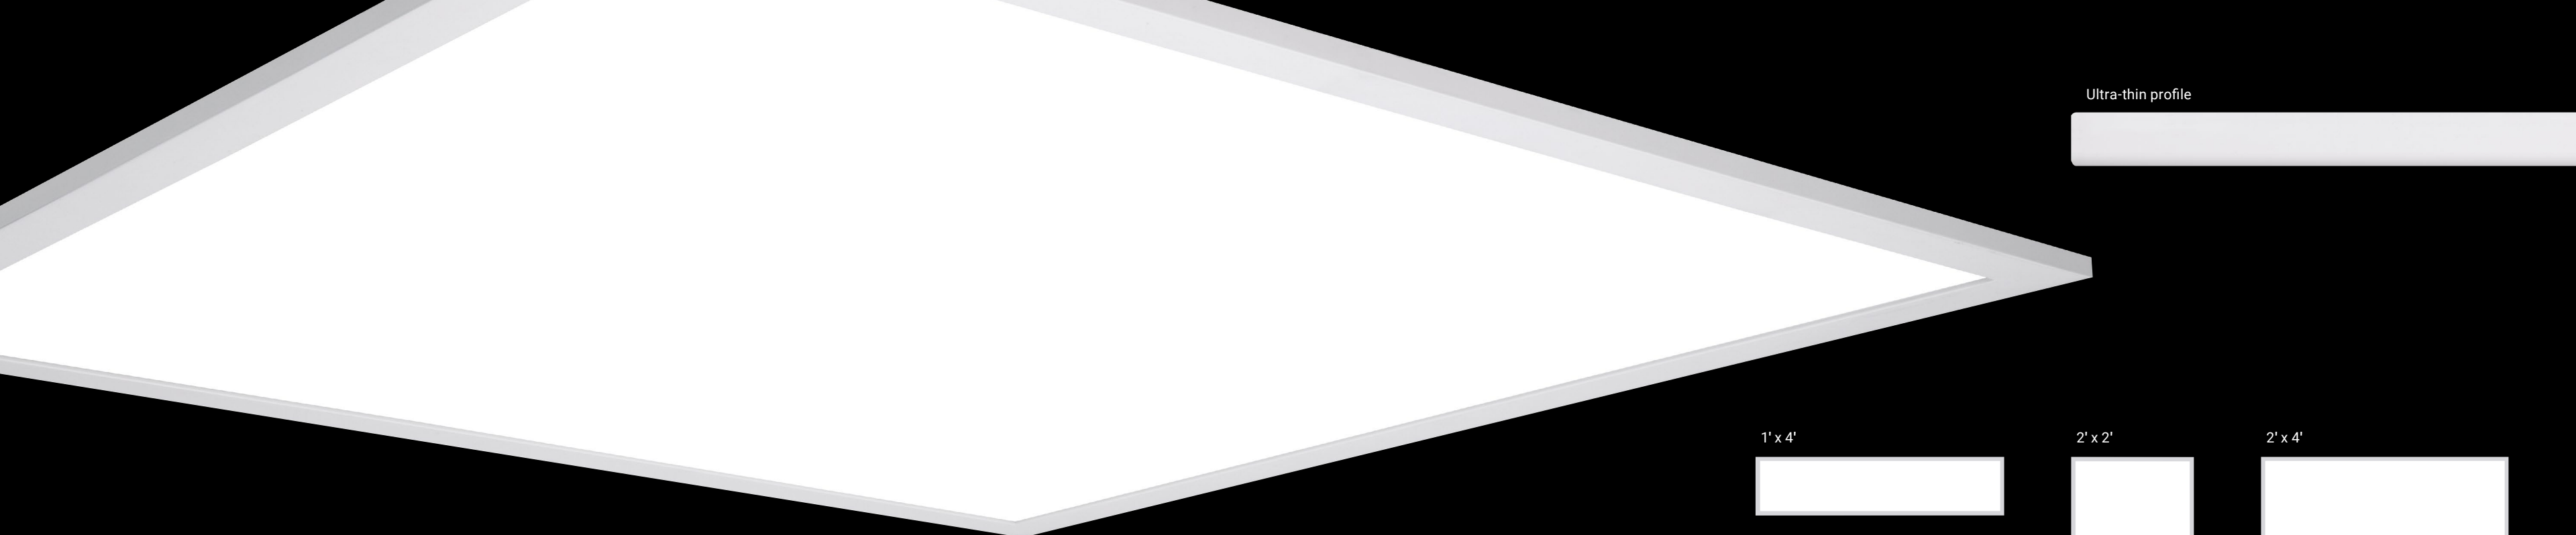

**FPanel**  
LED panel

**Metalux**

Ultra-thin profile

1' x 4'

2' x 2'

2' x 4'

## FPanel LED panel

FPanel LED panel series provide premium performance and pleasing aesthetics. The luminaire is optimized for shallow plenum grid ceilings but may also be surface or suspension mounted. Developed using Cooper Lighting Solutions' latest generation of solid-state components and electronic driver technologies, these panels are ideal for both new construction and renovation of existing fluorescent troffers. The panel's refined visual optics and integrated grid retention clips provide the features needed for installation, speed and flexibility. LED FPanels are an excellent lighting solution for commercial office spaces, schools, healthcare facilities and retail merchandising areas.

***Low profile perfect for renovation or new construction***

***Contractor friendly, quick and easy install***

***No maintenance required***

***Smooth, uniform, glare-free illumination***

***Lower wattage 1' x 4', 2' x 2' and 2' x 4' options***