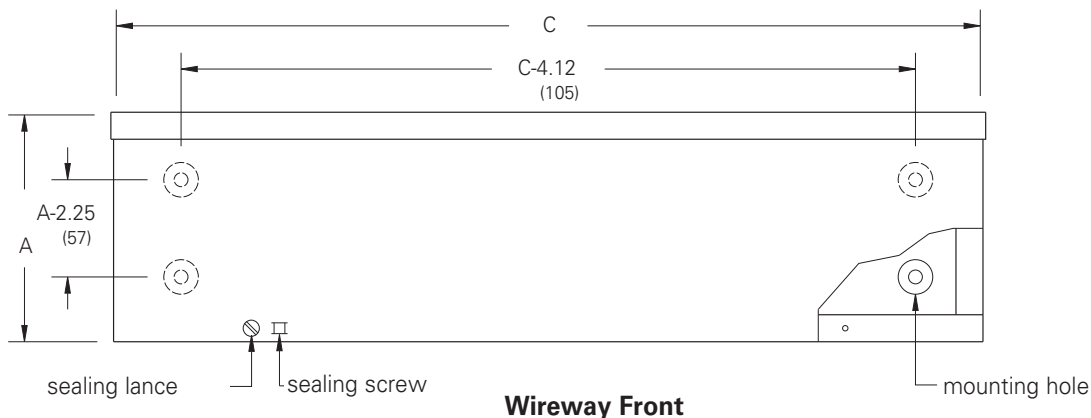

Discount Schedule: A2

Subclass: AM1 - Painted & Z50 - Galvanized

Notes: We can provide special sizes, finishes and other modifications. Consult the factory for your special requirements.